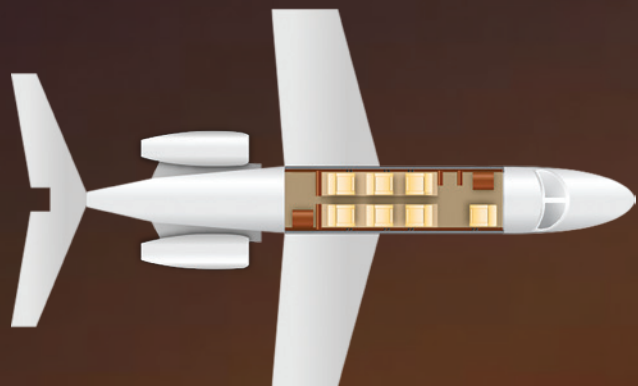

Citation Bravo VH-EYJ

Trip Data

Cruise speed: 740kph / 390knts
Max. altitude: 43,000ft / 13,106m
Max. range: 1,780nm / 3,297km

Cabin

Passenger capacity: 7
Crew: 2
Cabin length: 4.8m
Cabin width: 1.46m
Cabin height: 1.5m

Features

Refreshment centre
Lavatory
Power outlets
2.1m³ Total baggage capacity

Advanced Safety Equipment

Enhanced Ground Proximity
Warning System (EGPWS)
Traffic Alert and Collision
Warning System (TCAS)